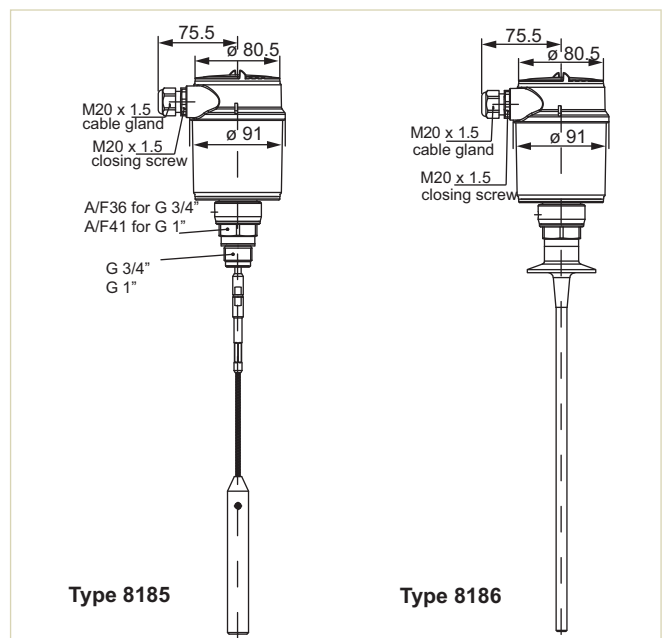

Envelope Dimensions [mm] see data sheet for details)

Options

- Ex versions (part numbers are shown, please see datasheets for details)
- Other hygienic fittings

Ordering Chart

Type	Location	Process connection	Type	Length	Electrical connection	Item no.
8185	Standard	G 3/4" ISO 228	Rod	1 m	M20 cable gland	558 229
	Standard	G 3/4" ISO 228	Rod	2 m	M20 cable gland	558 233
	Standard	G 3/4" ISO 228	Cable	5 m	M20 cable gland	558 241
	Standard	G 3/4" ISO 228	Cable	10 m	M20 cable gland	558 245
	Standard	G 1" ISO 228	Rod	1 m	M20 cable gland	558 231
	Standard	G 1" ISO 228	Rod	2 m	M20 cable gland	558 235
	Standard	G 1" ISO 228	Cable	5 m	M20 cable gland	558 243
	Standard	G 1" ISO 228	Cable	10 m	M20 cable gland	558 247
Ex versions also available						
8186	Standard	Clamp 2"	Rod	1 m	M20 cable gland	558 253
	Standard	Clamp 2"	Rod	2 m	M20 cable gland	558 255
	Ex	Clamp 2"	Rod	1 m	M20 cable gland	558 257
	Ex	Clamp 2"	Rod	2 m	M20 cable gland	558 259